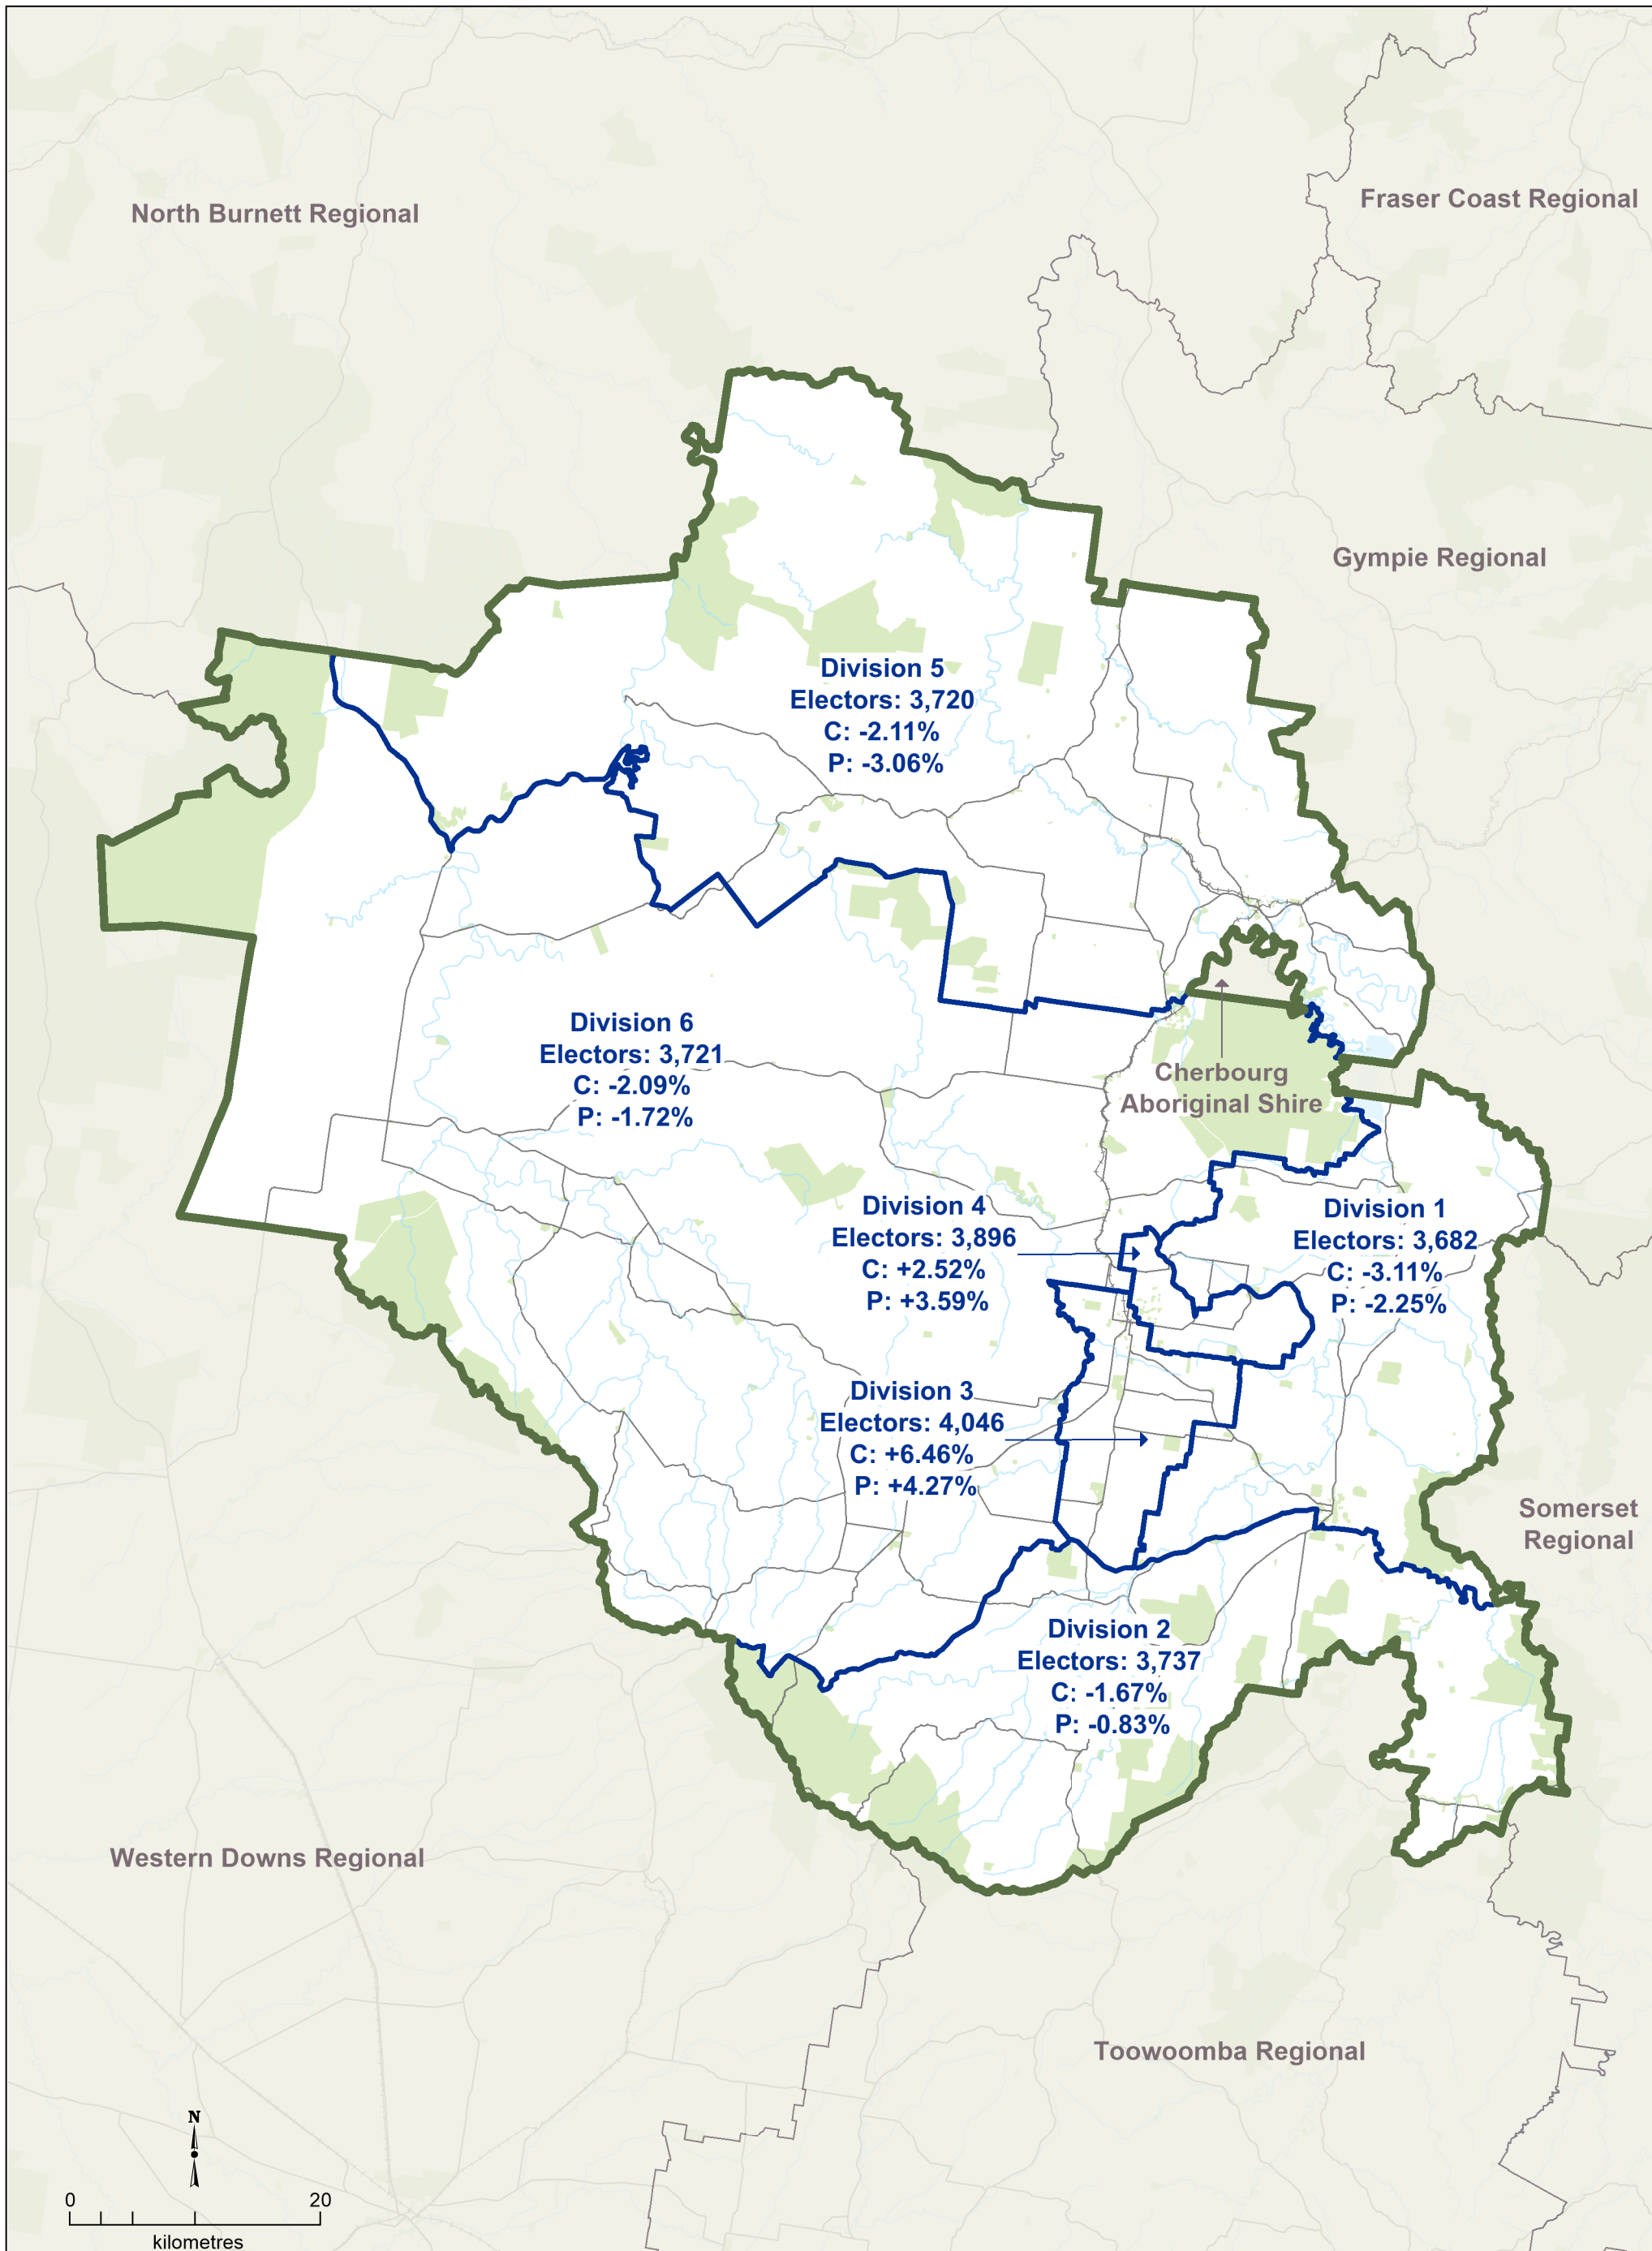

SOUTH BURNETT REGIONAL Final Electoral Divisions

Council Boundary
 Final Division Boundary
 Adjacent Council
 Park/Reserve
 Watercourse/Waterbody
 Major Roadway

This product was created using datasets from various authoritative sources, and is intended as a guide only to display current divisional boundaries.
 The digital GIS data is available FREE to download from Queensland Spatial Catalogue, or Qspatial, at <http://qldspatial.information.qld.gov.au>
 © The State of Queensland - 2019 (Department of Natural Resources, Mines and Energy), © Electoral Commission of Queensland 2019, Creative Commons (CC BY)