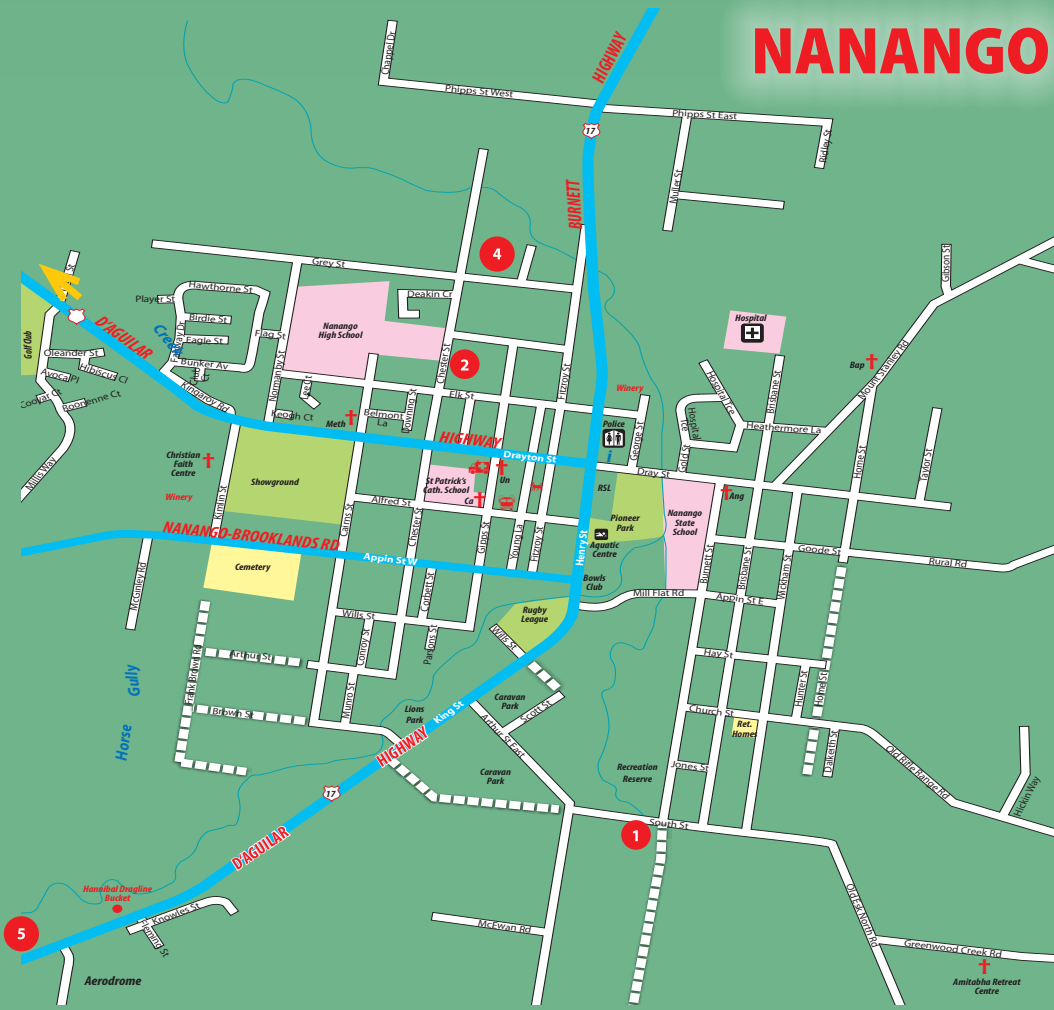

2019 Christmas

Lights Display

NANANGO

NANANGO RURAL

MURGON

List of Entrants

MURGON

1. 73 Lamb Street, Murgon
2. 79 Stephens Street West, Murgon
3. 8 Webster Street, Murgon
4. 5 Holz Court, Murgon

MERLWOOD

5. 1265 Gayndah Road, Merlwood
6. 178 Eisenmengers Road, Merlwood

BLACKBUTT

List of Entrants

NANANGO

1. 45 South Street, Nanango
2. 53 Chester Street, Nanango
3. 102 Muir Drive, Nanango
4. 10 Grey Street, Nanango
5. 22 Tanduringie Drive, Tarong

BLACKBUTT

1. 27 Crofton Street, Blackbutt
2. 18 Douglas Street, Blackbutt
3. 23 Bowman Road, Blackbutt
4. 3 Elizabeth Street, Blackbutt

WONDAI

List of Entrants

WONDAI

1. 112 Pring Street, Wondai
2. 119 Pring Street, Wondai
3. 30 Amaroo Drive, Wondai
4. 31 Amaroo Drive, Wondai
5. 40 Amaroo Drive, Wondai
6. 82 Burrows Street, Wondai