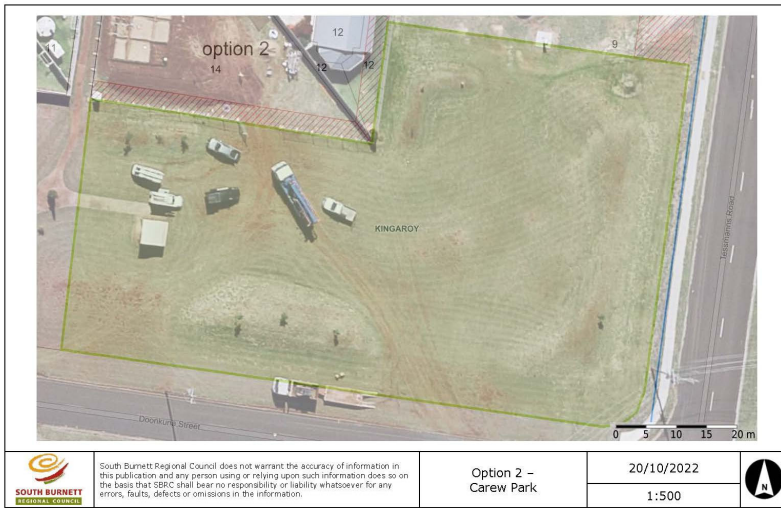

Relocation of the Kingaroy Dog Park

As part of the Draft Kingaroy Memorial Park and WJ Lang Memorial Park Kingaroy Master Plan, Council and Otium Planning Group are looking for feedback from the Community on the relocation of the Kingaroy Dog Park.

It's current location is next to the WJ Lang Memorial Park within the Memorial Park.

Below are the suggested options.

Option 1. Cnr River Road and Baron Street

Option 2. Between Lions Park and Bill Hill Car Centre

Option 3. Carew Park (Cnr Tessmann Road and Doonkuna Street)

Option 4. Other

Please supply other location options.